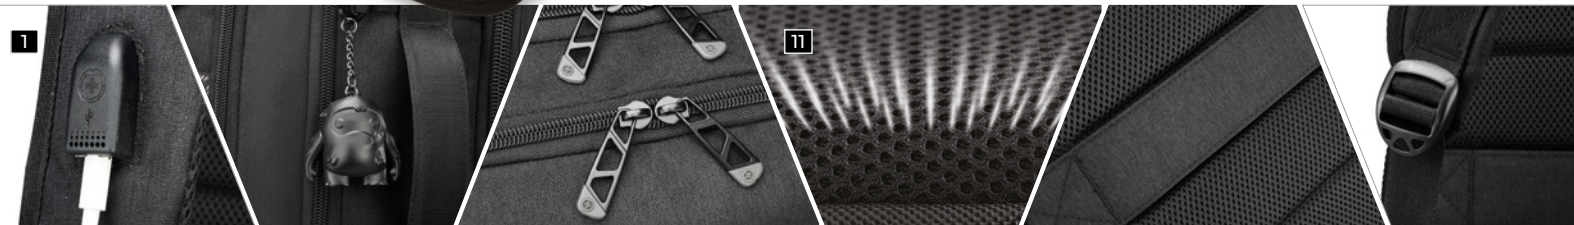

SD1648

BERG BACKPACK - XL

BERG Hybrid Briefcase is a stylish bag. Its design makes it perfect for students and professionals. This briefcase can be carried with one or both shoulders, or by hand, making it easy to carry. And it has many storage options to best support you in your everyday life.

- 1: Patented intelligent USB charging port with integrated cable design
- 2: RFID protection pocket
- 3: Trolley sleeve fits over upright luggage handle for hands-free
- 4: Padded laptop compartment is typically designed to fit any laptop or tablet up to 16" in size
- 5: Padded tablet compartment is typically designed to fit any tablet up to 9.75" in size
- 6: Dedicated powerbank pocket
- 7: Dedicated mouse pouch
- 8: Dedicated water bottle pocket
- 9: Dedicated key clip
- 10: Dedicated multifunctional pockets
- 11: Breathable back panel of the backpack features mesh padding for comfortable air ventilation

DESCRIPTION

- Patented intelligent USB charging port with integrated cable design
- RFID protection pocket
- Trolley sleeve fits over upright luggage handle for hands-free
- Padded laptop compartment is typically designed to fit any laptop or tablet up to 16" in size
- Padded tablet compartment is typically designed to fit any tablet up to 9.75" in size
- Dedicated powerbank pocket
- Dedicated mouse pouch
- Dedicated water bottle pocket
- Dedicated key clip
- Dedicated multifunctional pockets
- Breathable back panel of the backpack features mesh padding for comfortable air ventilation